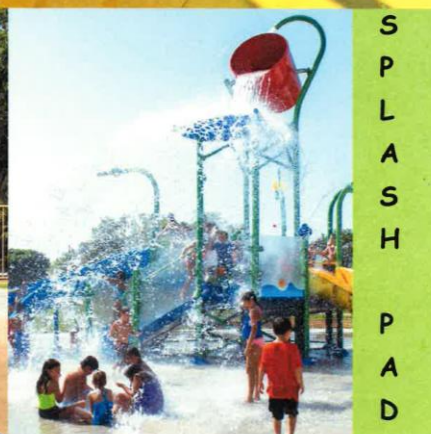

Community Gathering Area